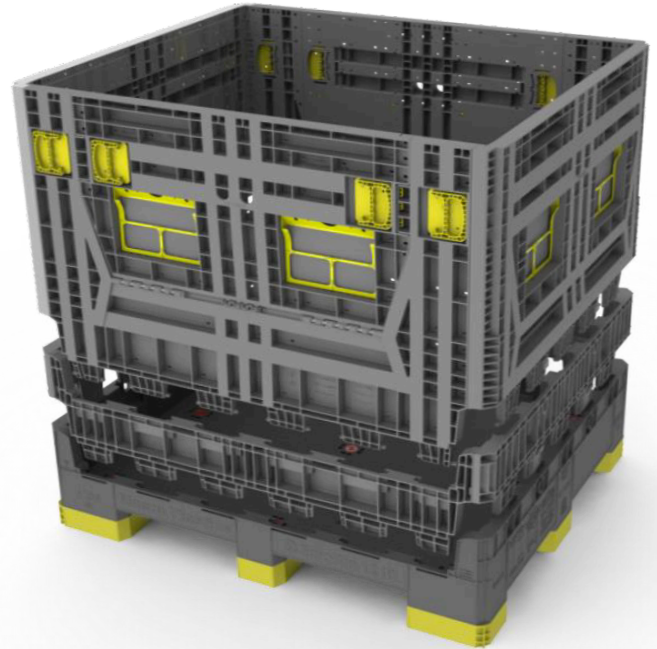

Introducing the EuroBin™ Extended Family

EuroBin™ "EL" Extended Length³

EuroBin™ "DS" Extended Height

EuroBin Extended Family - Specifications (Metric)

	Outside Dimensions (L x W x H) (mm)	Inside Dimensions (L x W) (mm)	Product Clearance ¹ (mm)	Weight Capacity (kg)
EuroBin-DS717	1200 x 1000 x 717	1126 x 926	561	900
EuroBin-DS980	1200 x 1000 x 980	1126 x 926	824	900
EuroBin-DS1100	1200 x 1000 x 1100	1126 x 926	944	900
EuroBin-EL1300	1300 x 1200 x (*)	1212 x 1126	*	600
EuroBin-EL1400	1400 x 1200 x (*)	1312 x 1126	*	600
EuroBin-EL1600	1600 x 1200 x (*)	1512 x 1126	*	600
EuroBin-EL2000	2000 x 1200 x (*)	1912 x 1126	*	600

Common International Shipping Modes - Specifications

	US Domestic 53'		EU Mega Trailer		40' Hi Cube ISO	
	Open	Folded	Open	Folded	Open	Folded
EuroBin-DS717	96	192	104	182	66	194 ²
EuroBin-DS980	96	192	78	182	44	194 ²
EuroBin-DS1100	64	192	78	182	44	194 ²
EuroBin-EL1300	72	216	60	200	30	80
EuroBin-EL1400	66	198	54	180	30	80
EuroBin-EL1600	60	216	48	160	30	80
EuroBin-EL2000	42	216	36	120	30	80

¹All standard EuroBin heights apply

²120mm dunnage space below hinge line

³Shipped with walls disassembled

³Extended length is a cut & welded fabricated bin

EN-13626

Europe: rsalmon@macroplastics.com +00.800.9675.9433
 North America: djakubiak@macroplastics.com +1.502.647.5353