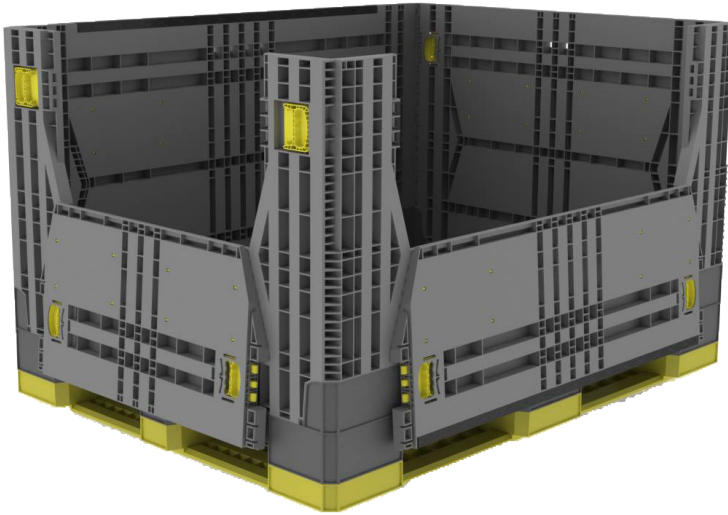

Introducing the EuroBin™ Extended Family

EuroBin™ "EL" Extended Length³

EuroBin™ "DS" Extended Height

EuroBin Extended Family - Specifications (Metric)

	Outside Dimensions (L x W x H) (mm)	Inside Dimensions (L x W) (mm)	Product Clearance ¹ (mm)	Weight Capacity (kg)
EuroBin-DS717	1200 x 1000 x 717	1126 x 926	561	900
EuroBin-DS980	1200 x 1000 x 980	1126 x 926	824	900
EuroBin-DS1100	1200 x 1000 x 1100	1126 x 926	944	900
EuroBin-EL1300	1300 x 1200 x (*)	1212 x 1126	*	600
EuroBin-EL1400	1400 x 1200 x (*)	1312 x 1126	*	600
EuroBin-EL1600	1600 x 1200 x (*)	1512 x 1126	*	600
EuroBin-EL2000	2000 x 1200 x (*)	1912 x 1126	*	600

Common International Shipping Modes - Specifications

	US Domestic 53'		EU Mega Trailer		40' Hi Cube ISO	
	Open	Folded	Open	Folded	Open	Folded
EuroBin-DS717	96	192	104	182	66	194 ²
EuroBin-DS980	96	192	78	182	44	194 ²
EuroBin-DS1100	64	192	78	182	44	194 ²
EuroBin-EL1300	72	216	60	200	30	80
EuroBin-EL1400	66	198	54	180	30	80
EuroBin-EL1600	60	216	48	160	30	80
EuroBin-EL2000	42	216	36	120	30	80

¹All standard EuroBin heights apply

²120mm dunnage space below hinge line

³Shipped with walls disassembled

³Extended length is a cut & welded fabricated bin

EN-13626

Europe: rsalmon@macroplastics.com +00.800.9675.9433
 North America: djakubiak@macroplastics.com +1.502.647.5353