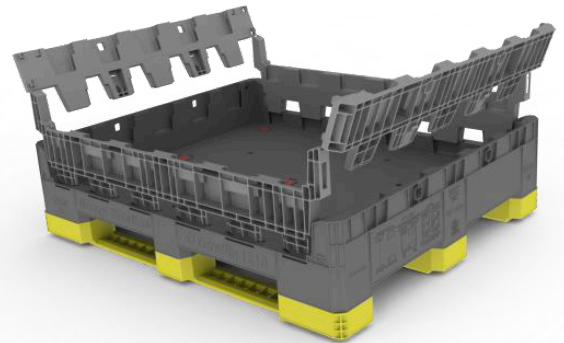

Introducing the EuroBin™ Extended Family

EuroBin™ "EL" Extended Length³

EuroBin™ "DS" Extended Height

EuroBin Extended Family - Specifications (Metric)

	Outside Dimensions (L x W x H) (mm)	Inside Dimensions (L x W) (mm)	Product Clearance ¹ (mm)	Weight Capacity (kg)
EuroBin-DS717	1200 x 1000 x 717	1126 x 926	561	900
EuroBin-DS980	1200 x 1000 x 980	1126 x 926	824	900
EuroBin-DS1100	1200 x 1000 x 1100	1126 x 926	944	900
EuroBin-EL1300	1300 x 1200 x (*)	1212 x 1126	*	600
EuroBin-EL1400	1400 x 1200 x (*)	1312 x 1126	*	600
EuroBin-EL1600	1600 x 1200 x (*)	1512 x 1126	*	600
EuroBin-EL2000	2000 x 1200 x (*)	1912 x 1126	*	600

Common International Shipping Modes - Specifications

	US Domestic 53'		EU Mega Trailer		40' Hi Cube ISO	
	Open	Folded	Open	Folded	Open	Folded
EuroBin-DS717	96	192	104	182	66	194 ²
EuroBin-DS980	96	192	78	182	44	194 ²
EuroBin-DS1100	64	192	78	182	44	194 ²
EuroBin-EL1300	72	216	60	200	30	80
EuroBin-EL1400	66	198	54	180	30	80
EuroBin-EL1600	60	216	48	160	30	80
EuroBin-EL2000	42	216	36	120	30	80

¹All standard EuroBin heights apply

²120mm dunnage space below hinge line

³Shipped with walls disassembled

³Extended length is a cut & welded fabricated bin

EN-13626

Europe: rsalmon@macroplastics.com +00.800.9675.9433
 North America: djakubiak@macroplastics.com +1.502.647.5353